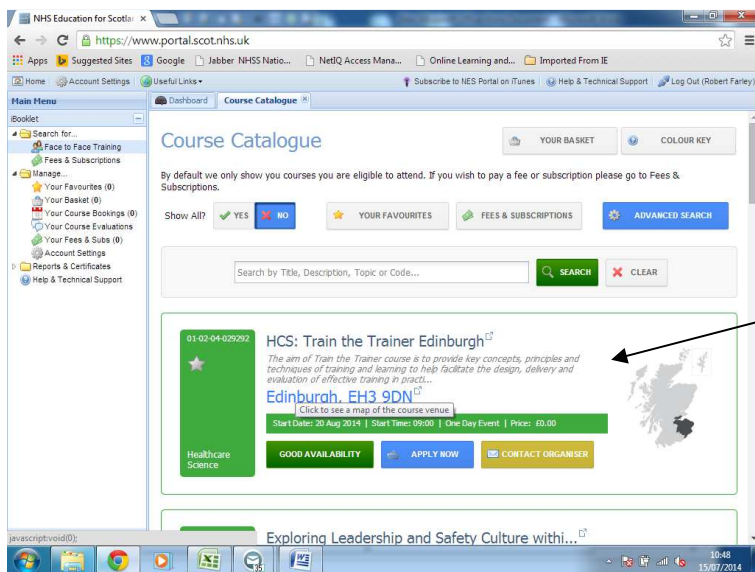

Portal quick-guide 15-7-14 – Healthcare Science Courses

Register / enter your Portal log-in here

Click **Face-to-Face Learning** here. You will then see all those courses available to HCS registered people

Face-to-Face Learning here. You will then see all those courses available to HCS registered people. Scroll down / tab next page